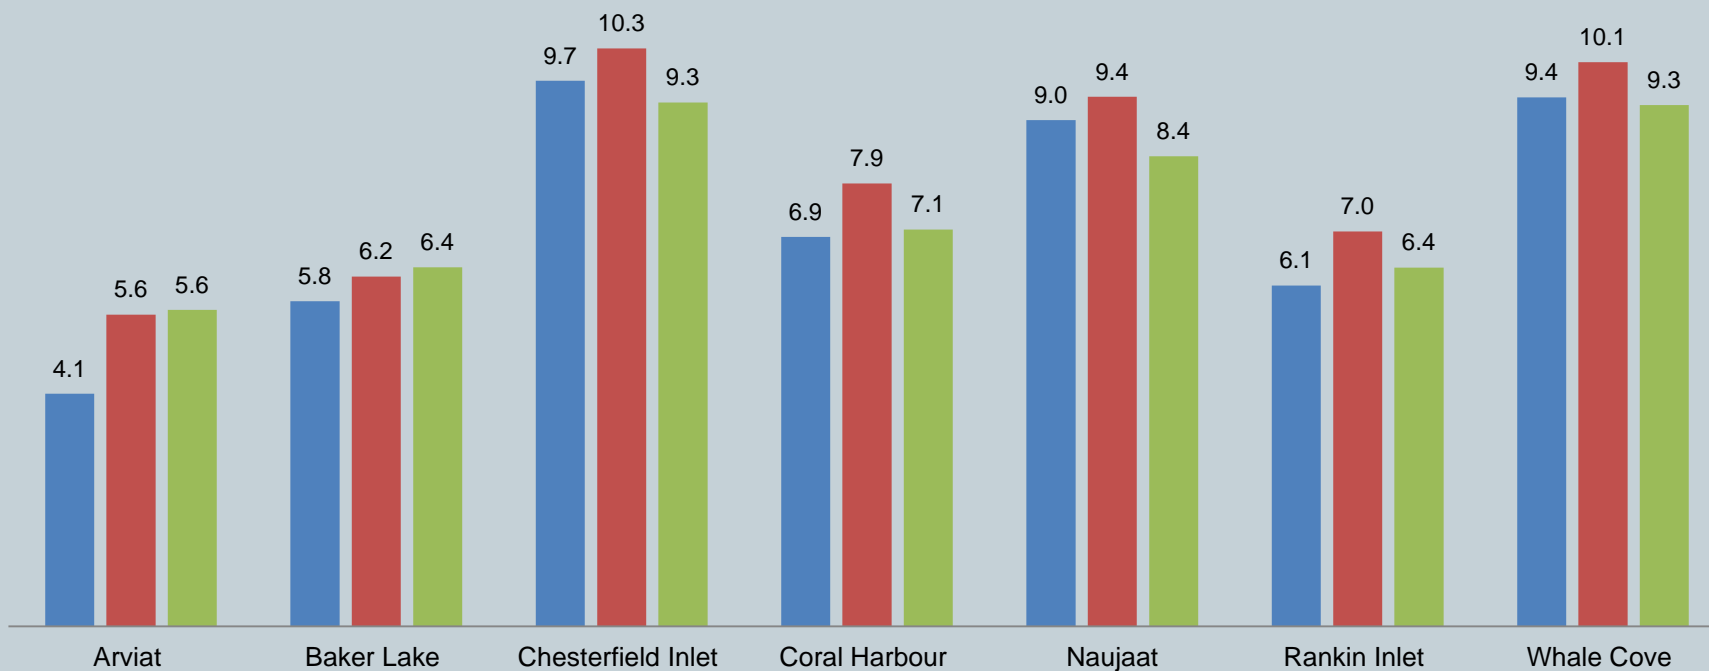

Per Capita Community Health Centre Visits by Kivalliq Communities, 2012 to 2014

■ 2012 ■ 2013 ■ 2014

Data Source: GN Department of Health