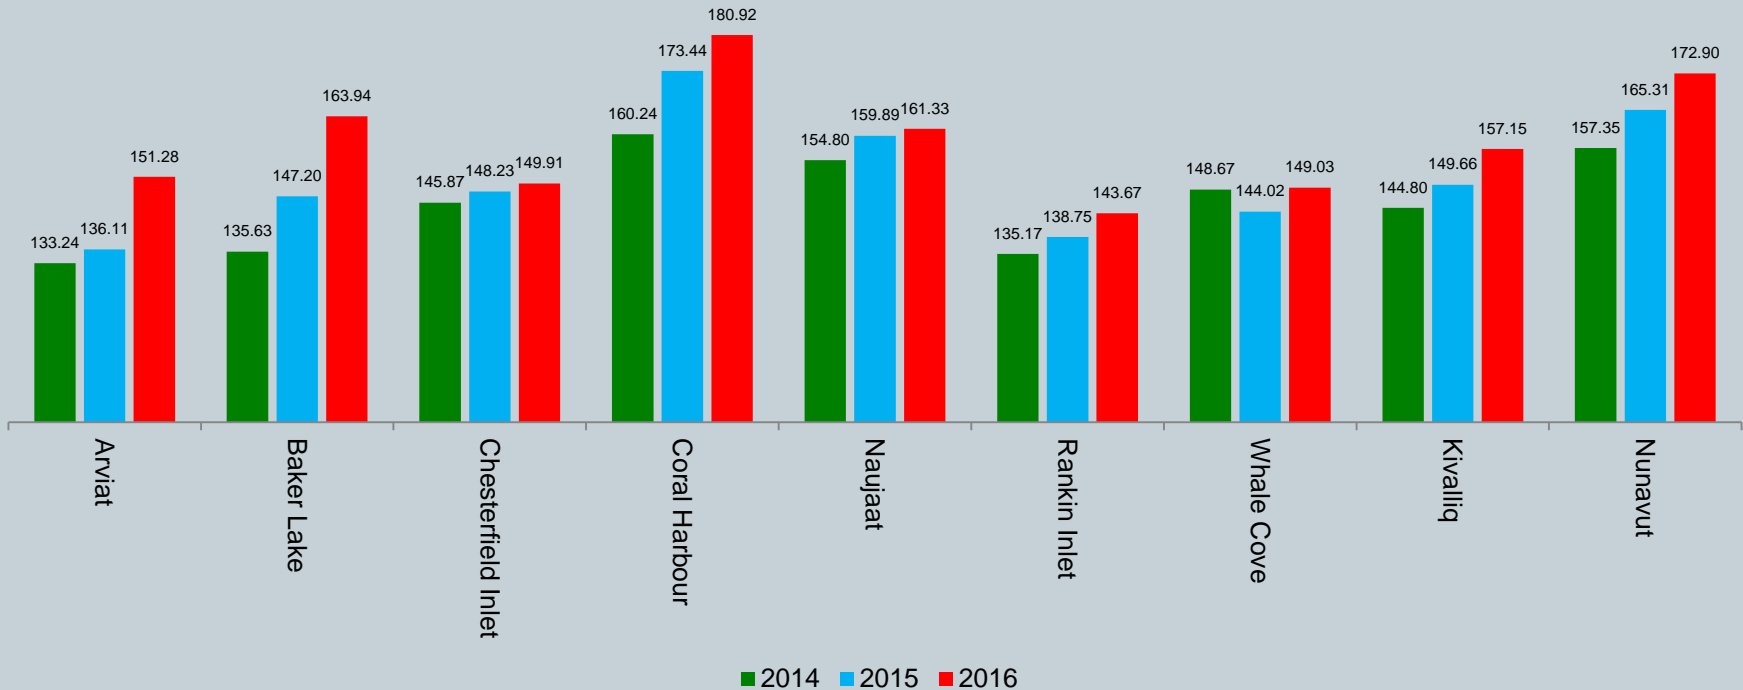

Nunavut Food Price Survey

Average Cost ($) of 24 Select Item Food Basket by Kivalliq Communities and Nunavut, 2014-2016

Data Source: Nunavut Bureau of Statistics