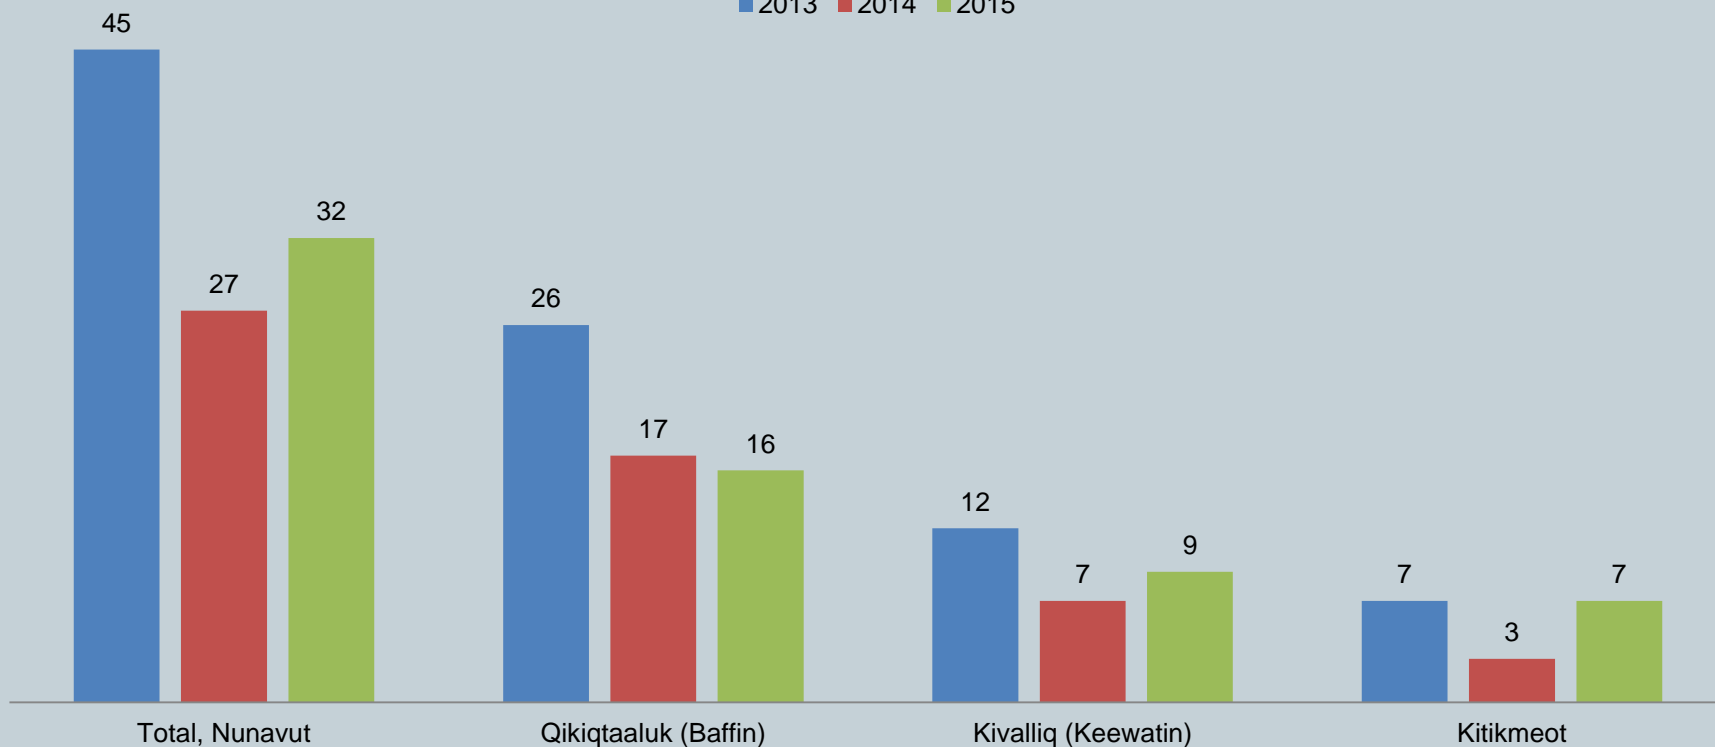

Demography

Nunavut Suicides by Region, 2013 to 2015

■ 2013 ■ 2014 ■ 2015

Data Source: GN Department of Justice