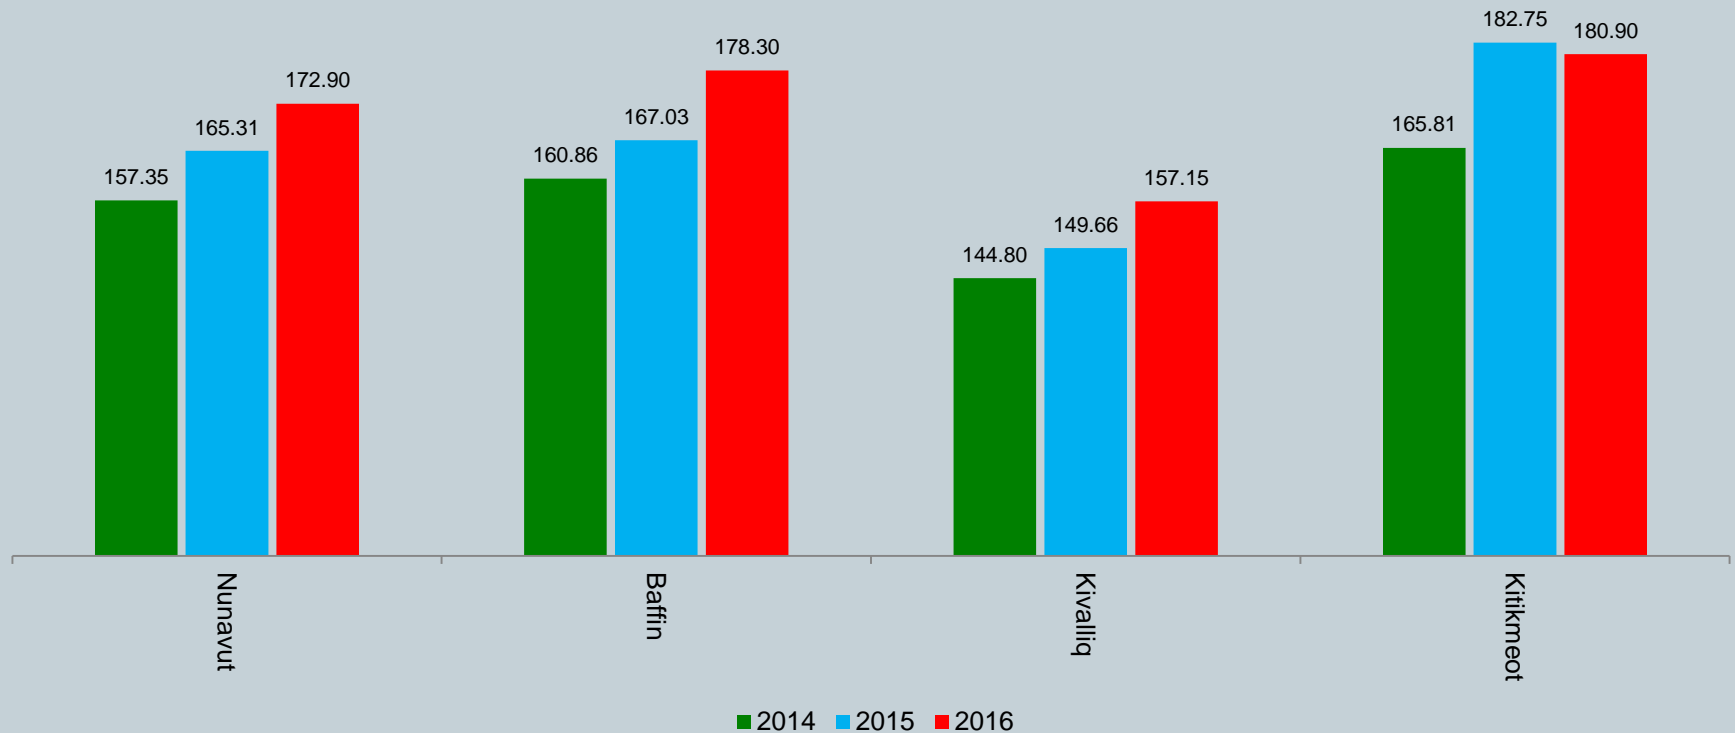

Nunavut Food Price Survey

Average Cost ($) of 24 Select Item Food Basket by Region and Nunavut, 2014-2016

Data Source: Nunavut Bureau of Statistics