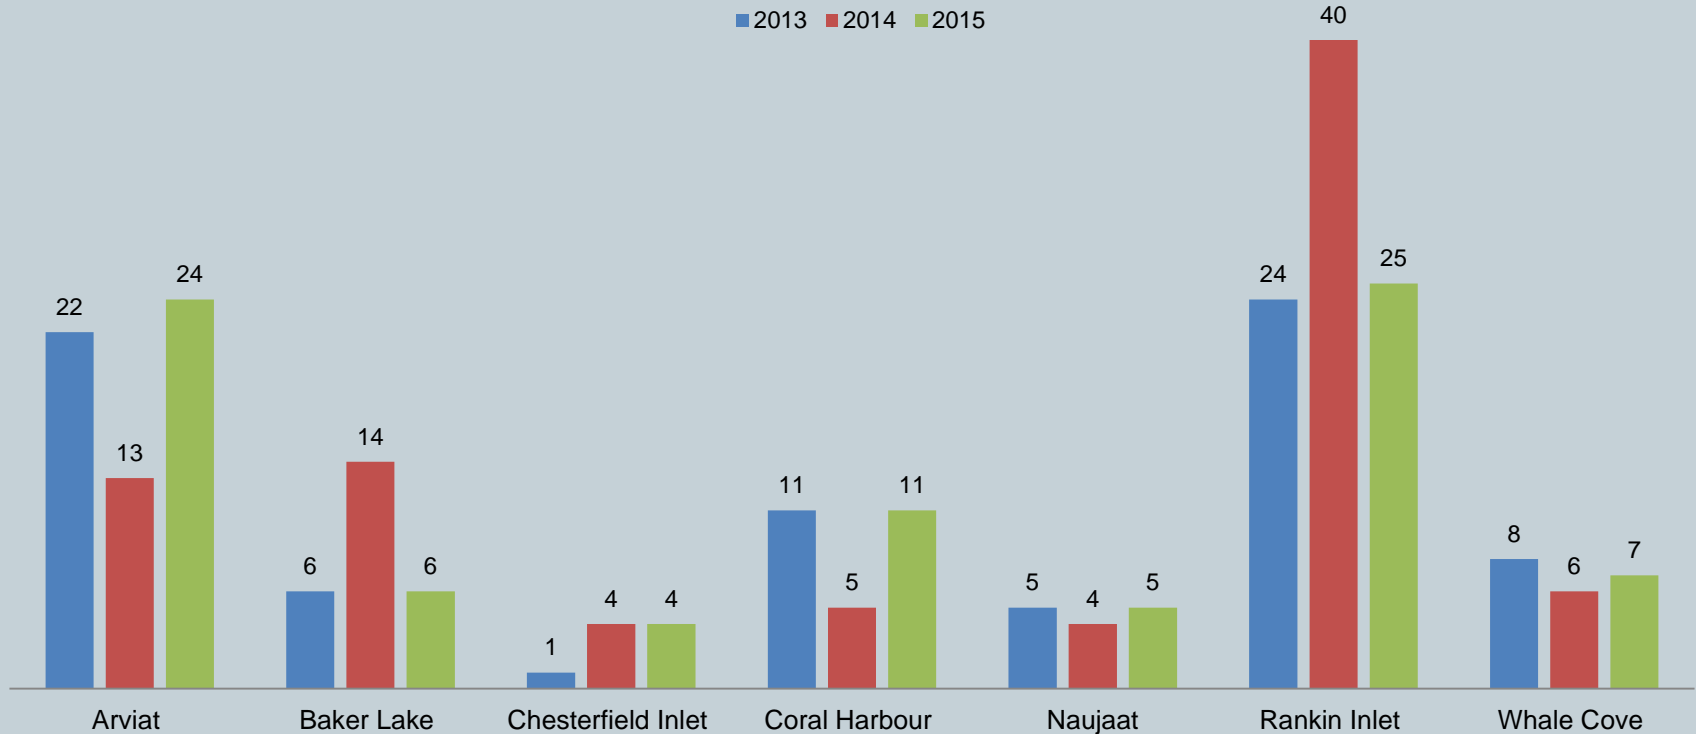

Number of Graduates by Kivalliq Communities, 2013 to 2015

Data Source: GN Department of Education