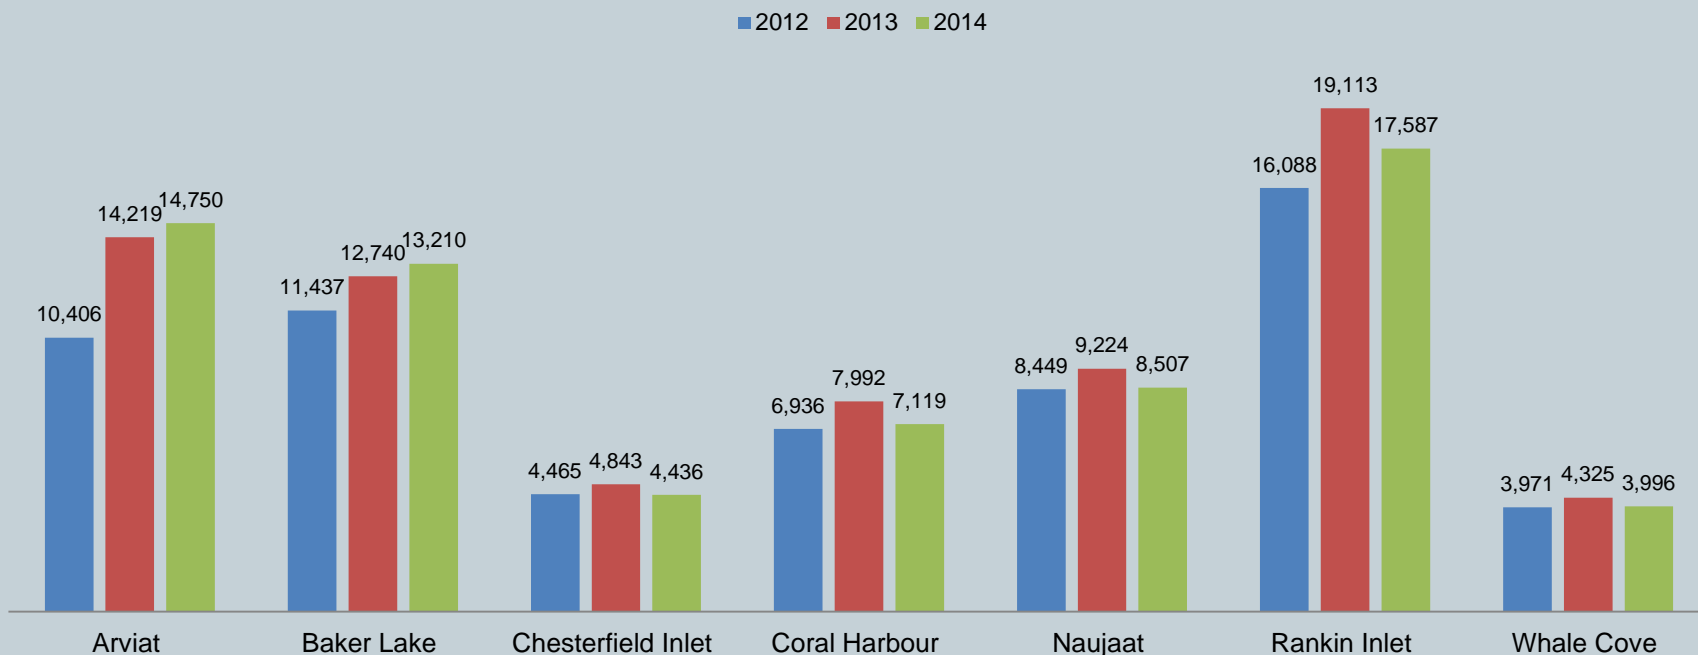

Number of Community Health Centre Visits by Kivalliq Communities, 2012 to 2014

Data Source: GN Department of Health