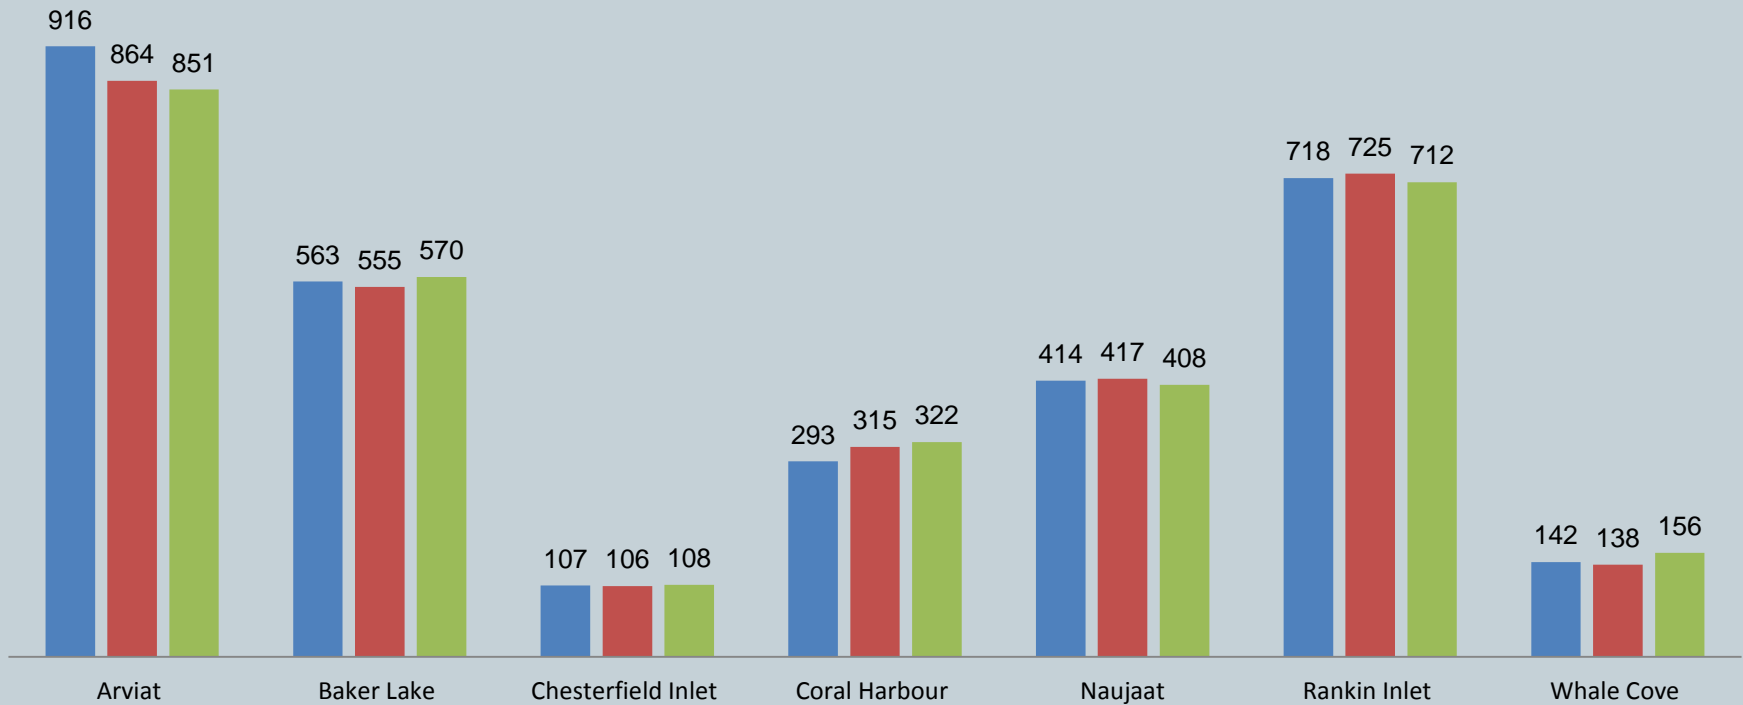

Education

Public School Enrolment by Kivalliq Communities 2013 to 2015

■ 2013 ■ 2014 ■ 2015

Data Source: GN Department of Education