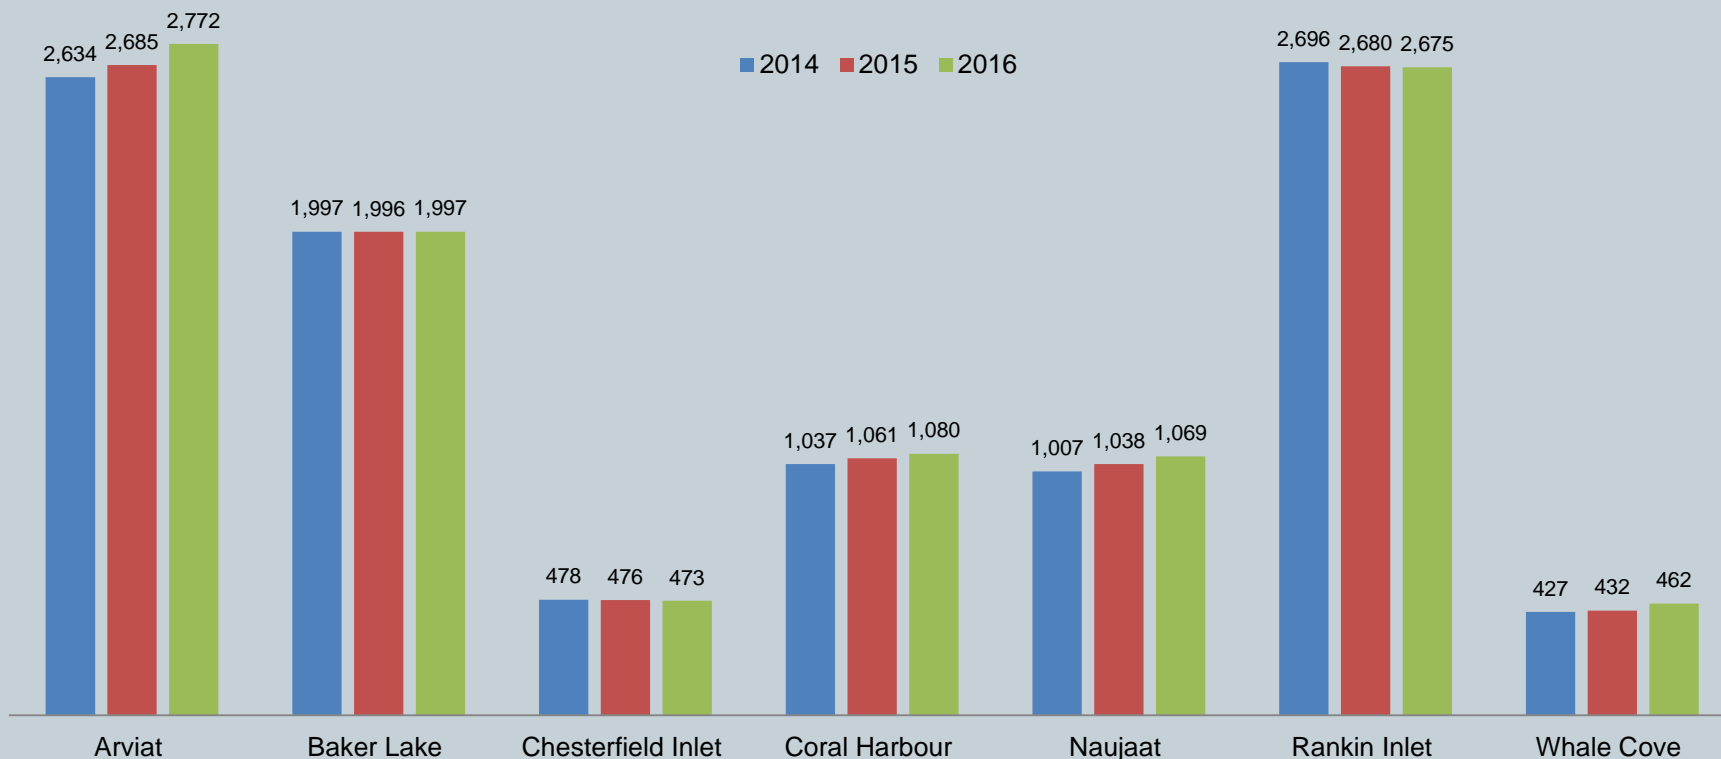

Demography

Population Estimates by Kivalliq Communities, 2014 to 2016

Data Source: Nunavut Bureau of Statistics