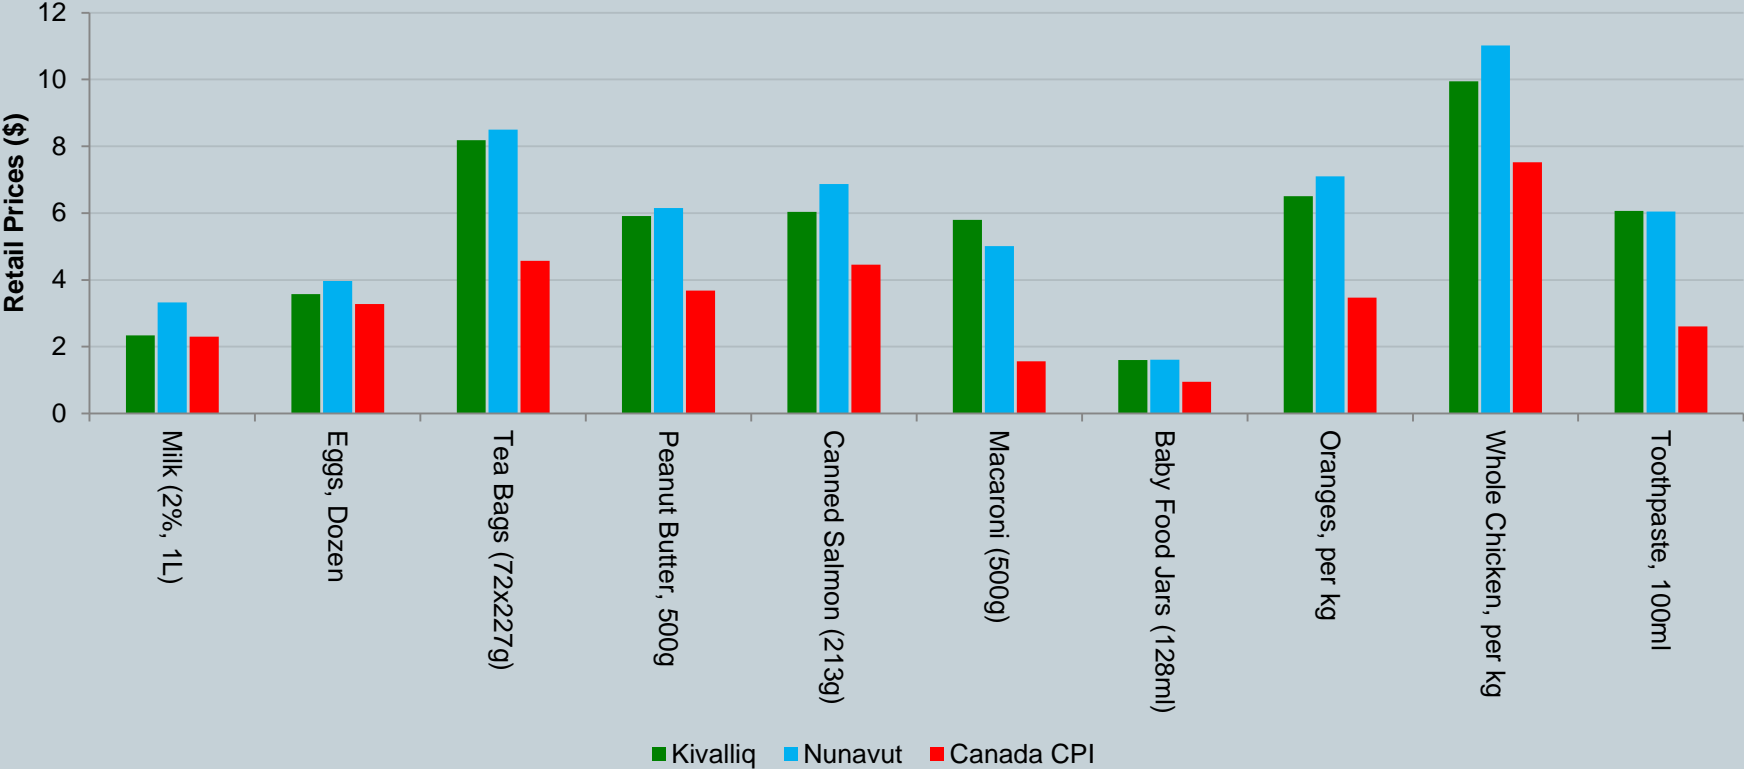

Nunavut Food Price Survey

Select Item Comparison Kivalliq, Nunavut and Canada, 2016

Data Source: Nunavut Bureau of Statistics