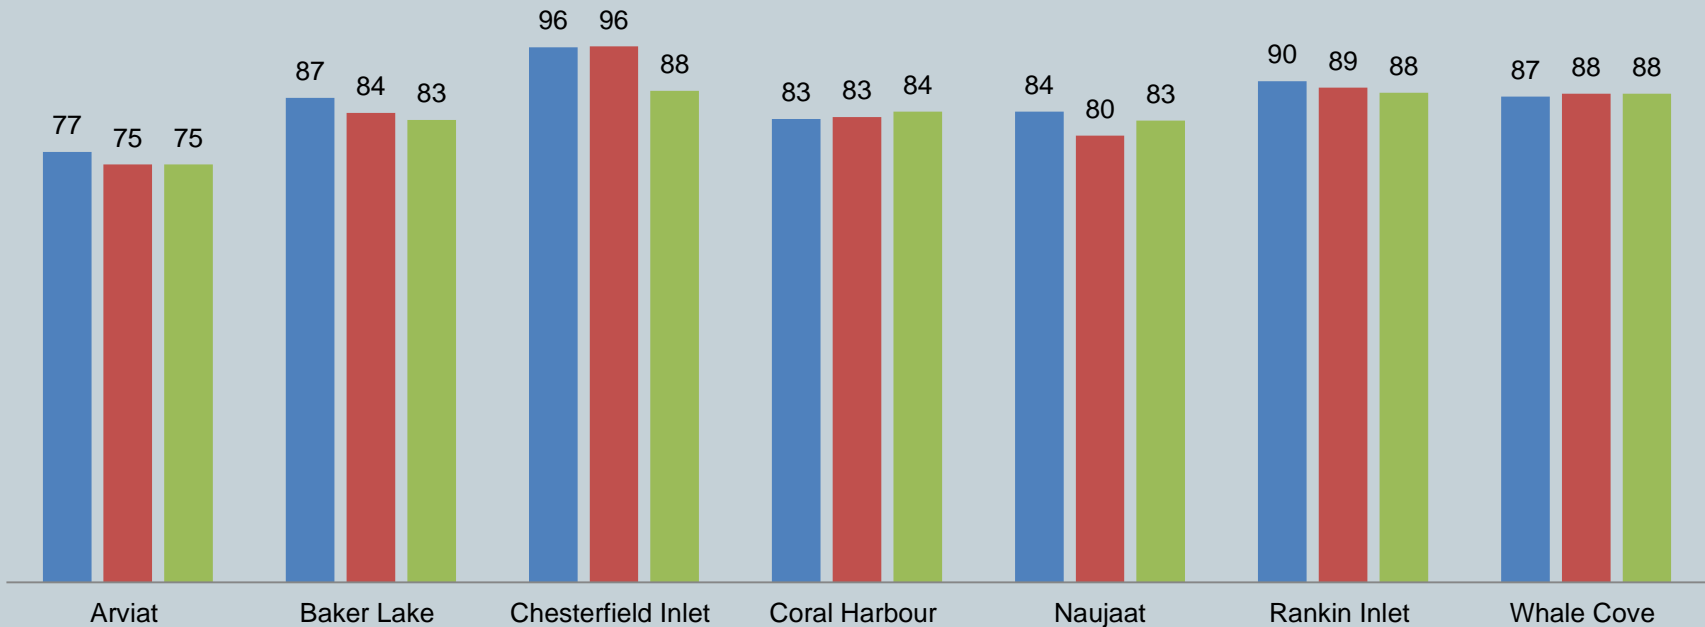

Income

Proportion (%) of Taxfilers with Employment Income by Kivalliq Communities, 2012 to 2014

■ 2012 ■ 2013 ■ 2014

Data Source: Statistics Canada, Income Tax Division